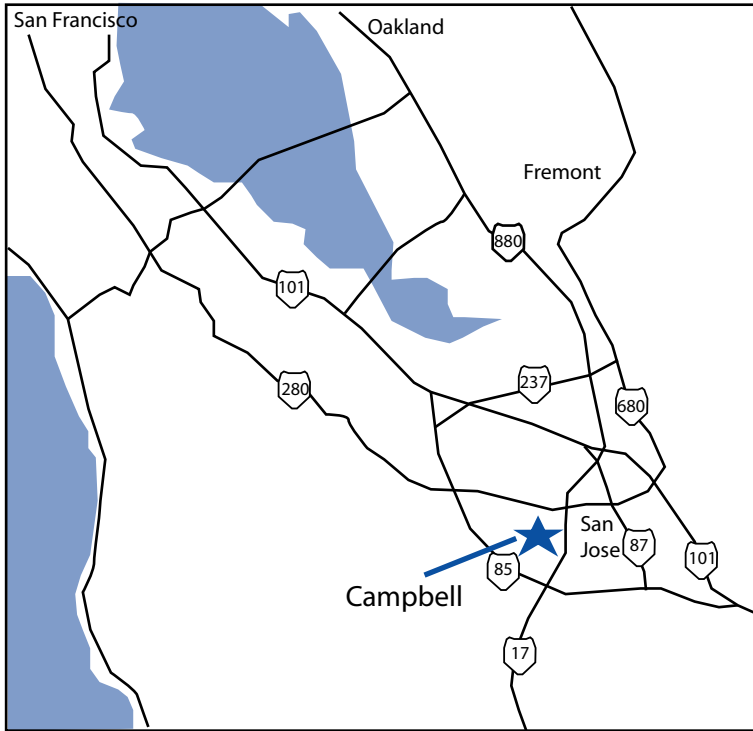

The Campbell Heritage Theatre

at the Campbell Community Center

1 W. Campbell Ave., Campbell, CA 95008

408-866-2700

North to
HWY 280 & 880

Directions:

From San Francisco:

Take 280 South toward San Jose; take Hwy 17 South (toward Santa Cruz) exit. The first exit will be Hamilton Avenue; go west (right). Turn left at the third traffic signal onto Winchester Boulevard. Turn right at the second traffic signal onto Campbell Avenue. Turn right at the next traffic signal and enter the Community Center parking lot.

From the East Bay:

Take 880 South to the Hamilton Avenue. Go west (right) on Hamilton Avenue. Turn left at the third traffic signal onto Winchester Boulevard. Turn right at the second traffic signal onto Campbell Avenue. Turn right at the next traffic signal and enter the Community Center parking lot.

From Santa Cruz:

Take Hwy 17 North toward San Jose. Take the Hamilton Avenue exit and turn west (left) onto Hamilton Avenue. Take Hamilton Avenue to Winchester Boulevard and turn left (south). Turn right at the second traffic signal onto Campbell Avenue. Turn right at the next traffic signal and enter the Community Center parking lot.

From South 101:

Take 101 North to Hwy 85 North. Take Hwy 85 to Hwy 17 North. Take the Hamilton Avenue exit and turn west (left) onto Hamilton Avenue. Take Hamilton Avenue to Winchester Boulevard and turn left (south). Turn right at the second traffic signal onto Campbell Avenue. Turn right at the next traffic signal and enter the Community Center parking lot.