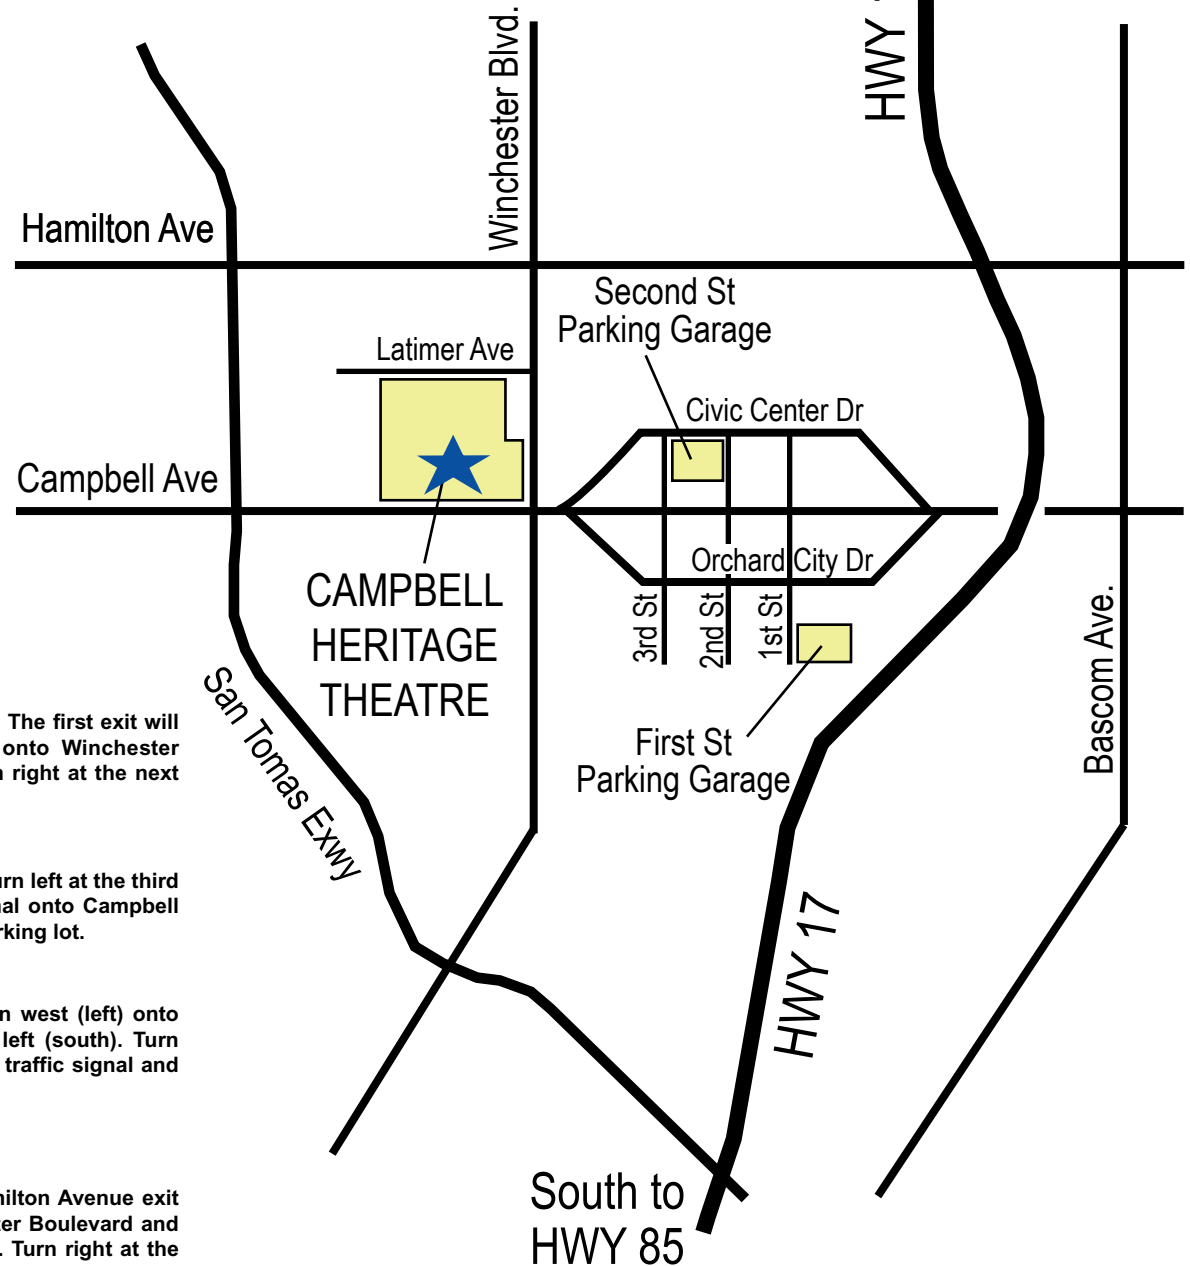

The Campbell Heritage Theatre

at the Campbell Community Center

1 W. Campbell Ave., Campbell, CA 95008

408-866-2700

North to
HWY 280 & 880

Directions:

From San Francisco:

Take 280 South toward San Jose; take Hwy 17 South (toward Santa Cruz) exit. The first exit will be Hamilton Avenue; go west (right). Turn left at the third traffic signal onto Winchester Boulevard. Turn right at the second traffic signal onto Campbell Avenue. Turn right at the next traffic signal and enter the Community Center parking lot.

From the East Bay:

Take 880 South to the Hamilton Avenue. Go west (right) on Hamilton Avenue. Turn left at the third traffic signal onto Winchester Boulevard. Turn right at the second traffic signal onto Campbell Avenue. Turn right at the next traffic signal and enter the Community Center parking lot.

From Santa Cruz:

Take Hwy 17 North toward San Jose. Take the Hamilton Avenue exit and turn west (left) onto Hamilton Avenue. Take Hamilton Avenue to Winchester Boulevard and turn left (south). Turn right at the second traffic signal onto Campbell Avenue. Turn right at the next traffic signal and enter the Community Center parking lot.

From South 101:

Take 101 North to Hwy 85 North. Take Hwy 85 to Hwy 17 North. Take the Hamilton Avenue exit and turn west (left) onto Hamilton Avenue. Take Hamilton Avenue to Winchester Boulevard and turn left (south). Turn right at the second traffic signal onto Campbell Avenue. Turn right at the next traffic signal and enter the Community Center parking lot.